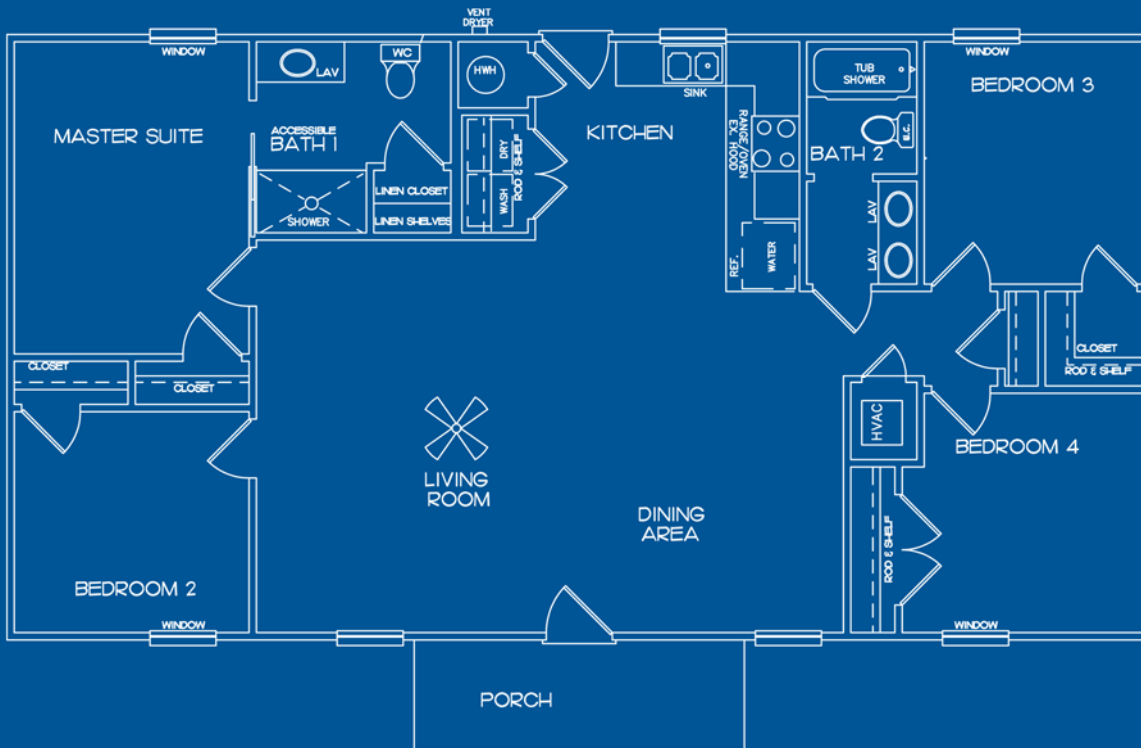

Landscaping	\$1,000
Paint	\$1,000
Interior Doors & Trim	\$1,000
Appliances	\$1,500
Driveway	\$1,500
Flooring & Carpet	\$2,000
Drywall	\$2,500
Lumber	\$3,000
Siding & Shutters	\$3,500
Windows & Doors	\$3,500
Cabinets	\$4,000
Roof Trusses & Shingles	\$4,500
Plumbing	\$4,500
Foundation	\$5,000
Electrical	\$5,000
HVAC	\$5,000
Insulation	\$7,500
Land	\$19,000
Entire Home	\$75,000.00